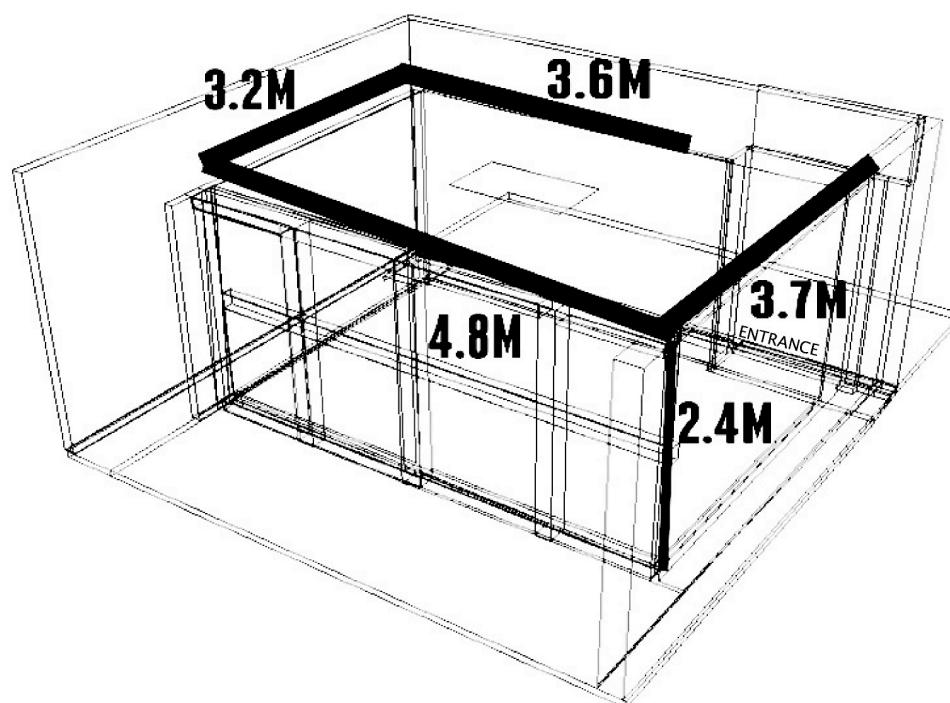

CURATORS INITIAL ENQUIRY information

BACKGROUND

Thank you for your interest in proposing a project for the Goat Major Projects space. GMP came into physical being in April 2012 with the intention to create a 'cuckoo' space for curators to engage with a modest bespoke white cube space. The scale of GMP is important as we feel it is somewhere where there is 'no place to hide' and the reduced distance between audience and work is important in developing a dialogue on curatorial practice, narratives shaping how the work is read and the practices of the artists. GMP's aim is to place the curator at the centre of the project as we develop critical engagement in contemporary art and artists through the framework of engagement they create.

GMP current configuration is a box within a room. There are 6 power points

located out the space that can be discreetly adapted to power objects within the space. Adaption of the walls is subject to agreement with GMP as it may compromise the integrity of the entire structure but GMP realise it is important to accommodate ideas where possible. False walls have been built for previous exhibitions while the entrance opens out into a garden area with seats. The entrance can be adapted and reception space has been created in past exhibitions.